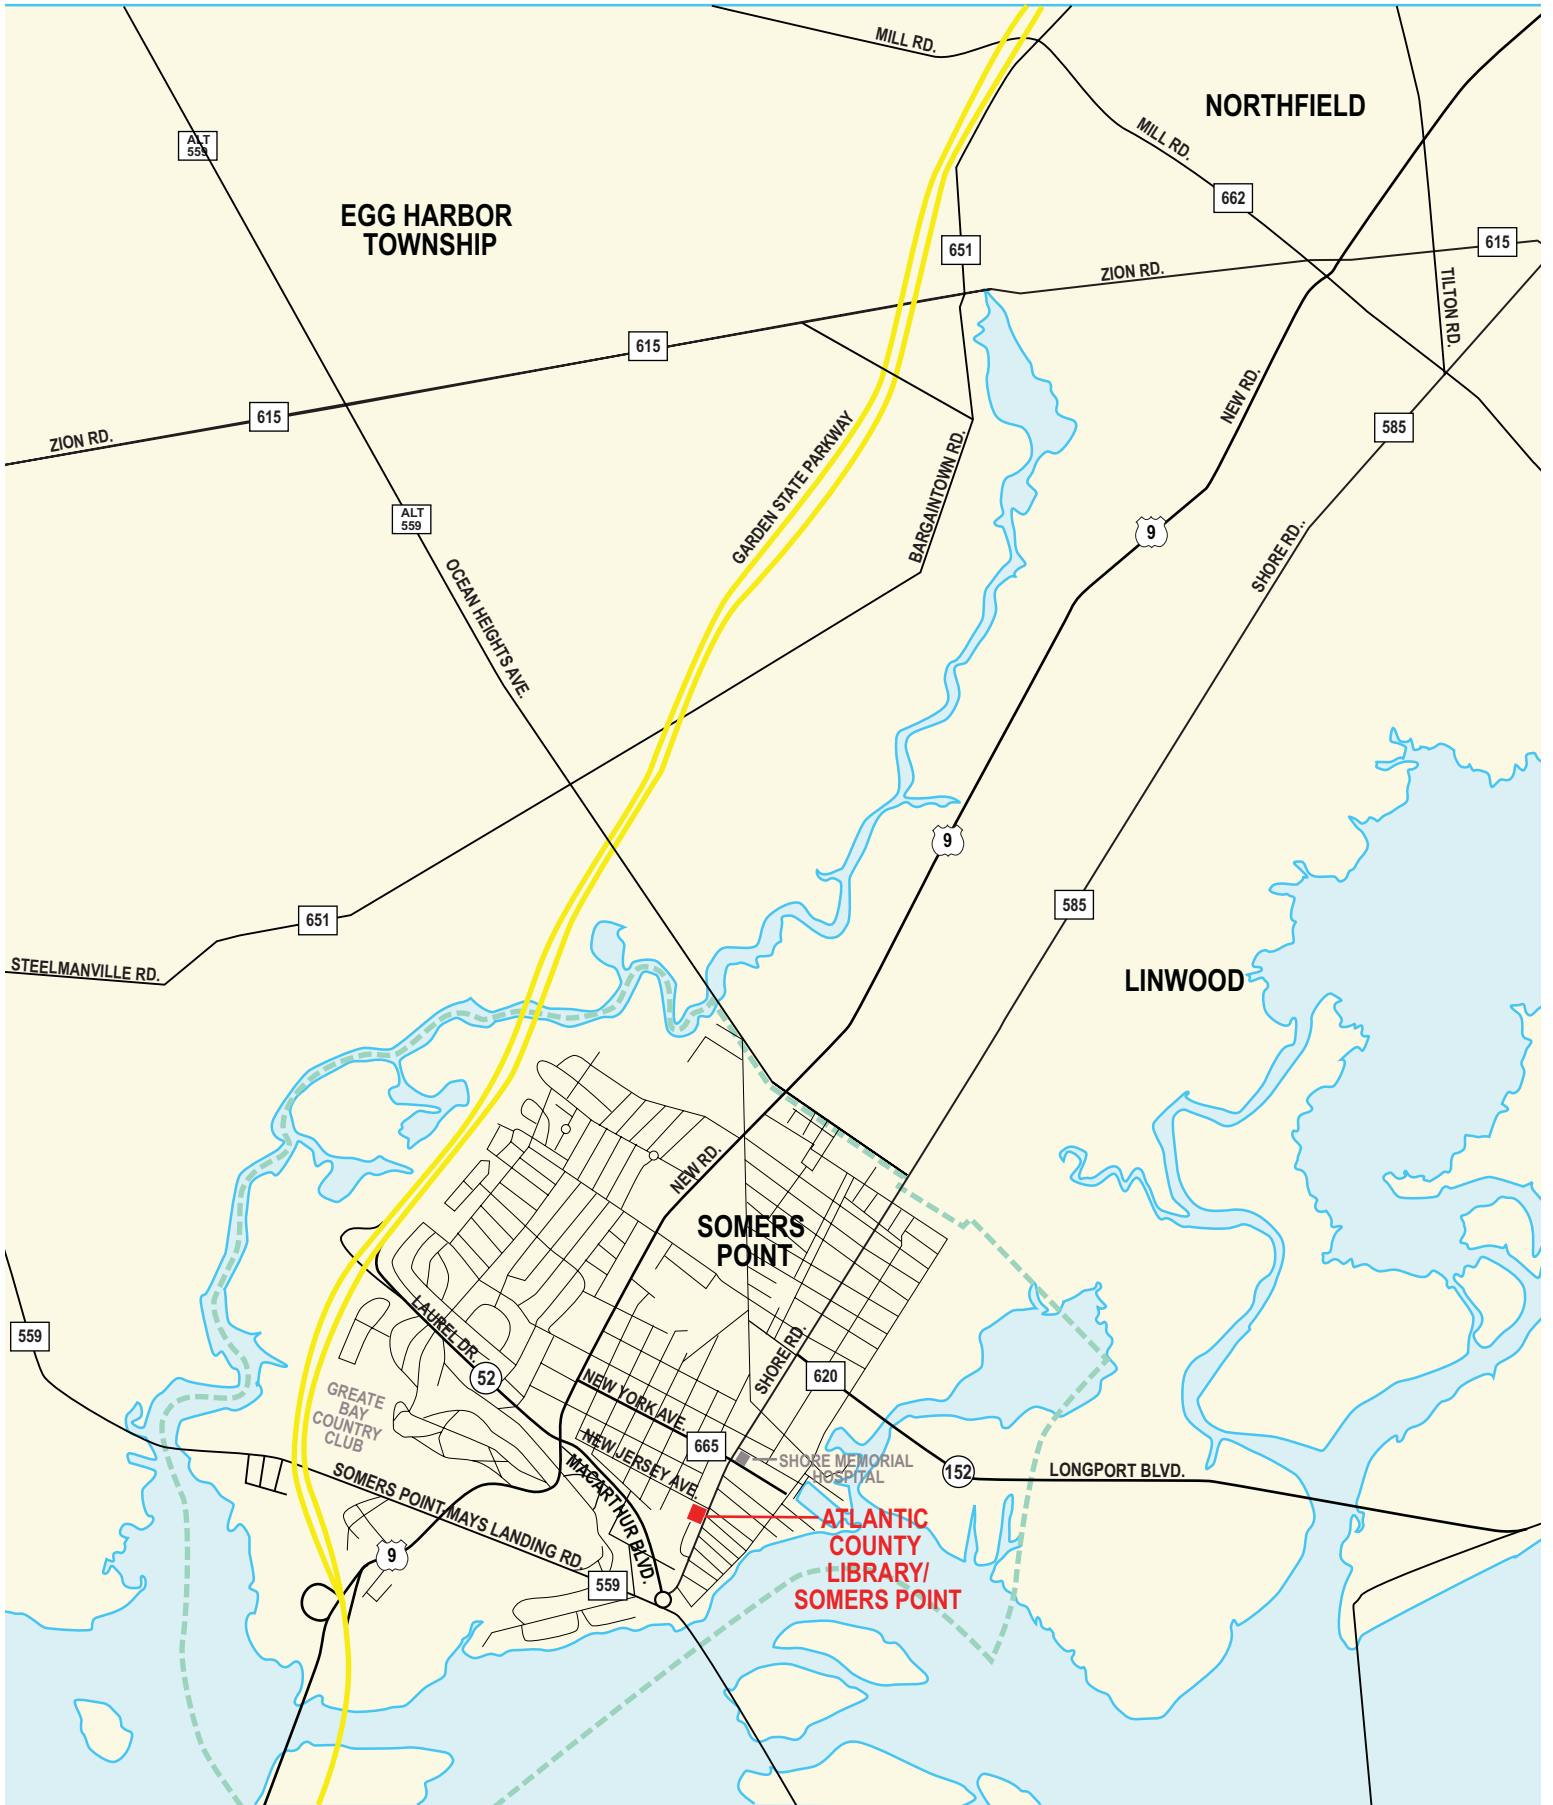

ATLANTIC COUNTY LIBRARY/ SOMERS POINT
801 Shore Road, Somers Point, NJ 08244
(609) 927-7113